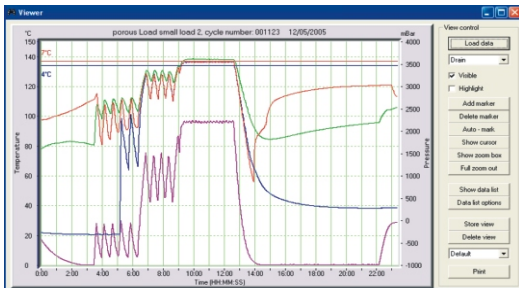

Anville Instruments Ltd

Steriliser Validation Kit

NATO stock number 7025-99-836-4444

Anville part number 'SVK01'

Anville Series 825 thermal validation interface.

NATO stock number 6625-99-213-1565

1x Anville Series 825 data logger

Anville Part Number 'S825NATO'

1x Anville Series 825 power supply

Anville Part Number '825PSUNATO'

1x Anville Series 825 marker switch.

Anville Part Number '825SWITCH'

1x Anville Series 825 USB lead

Anville Part Number 'CABUSB3M'

Anville Eazival software.

NATO stock number 7030-99-799-8800

The software comprises of the following item

1x Anville Eazival software [on cd].

Anville Part Number 'CSBCDEVSEN'

Anville Series 275 digital reference thermometer.

NATO stock number 6685-99-616-8120

1x Anville Series 275 thermometer.

Anville Part Number 'TCB275'

1x Anville Series 275 PT100 probe

Anville Part Number '20A41106200F3000MDIN'

1x Anville Series 275 UKAS calibration

Anville Part Number 'CAL275NATO'