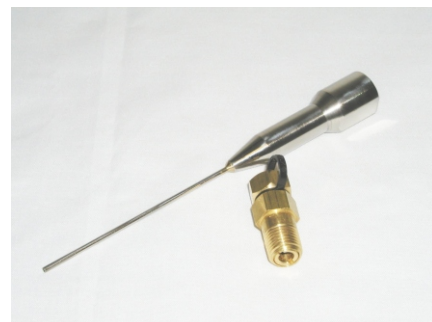

Anville pressure transducer.

NATO stock number 6695-99-242-9353

1x Anville pressure transducer.

Anville Part Number 'KXDHTNATO'

Anville pressure calibrator

**1x Anville pressure calibrator with UKAS certificate
Anville Part Number 'PDTG3089'**

**Anville pressure transducer autoclave entry fitting.
NATO stock number 4940-99-856-4248**

**1x Anville pressure transducer hypodermic adapter.
Anville Part Number 'FITHYPO14BSP'
1x Anville pressure transducer test plug.
Anville Part Number 'FITTWINLOCK'**