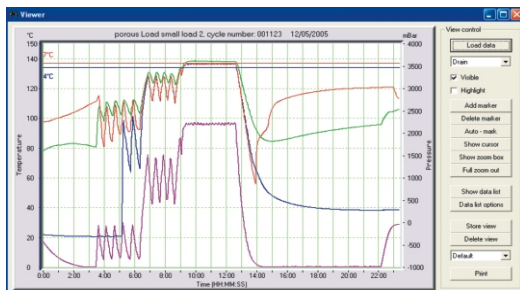

Anville Instruments Ltd

Steriliser Validation Kit

NATO stock number 7025-99-836-4444

Anville part number 'SVK01'

Anville Series 825 thermal validation interface.

NATO stock number 6625-99-213-1565

1x Anville Series 825 data logger

Anville Part Number 'S825NATO'

1x Anville Series 825 power supply

Anville Part Number '825PSUNATO'

1x Anville Series 825 marker switch.

Anville Part Number '825SWITCH'

1x Anville Series 825 USB lead

Anville Part Number 'CABUSB3M'

Anville Eazival software.

NATO stock number 7030-99-799-8800

The software comprises of the following item

1x Anville Eazival software [on cd].

Anville Part Number 'CSBCDEVSEN'

Anville Series 275 digital reference thermometer.

NATO stock number 6685-99-616-8120

1x Anville Series 275 thermometer.

Anville Part Number 'TCB275'

1x Anville Series 275 PT100 probe

Anville Part Number '20A41106200F3000MDIN'

1x Anville Series 275 UKAS calibration

Anville Part Number 'CAL275NATO'